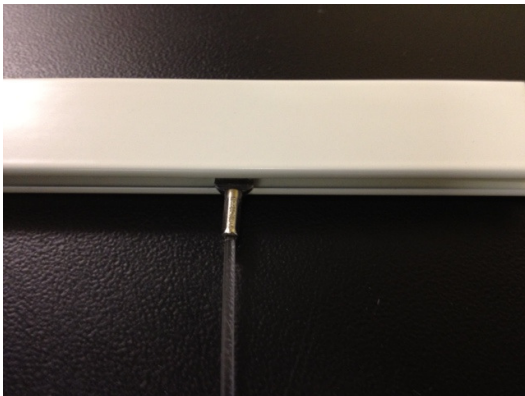

ADi click rail system

Rail in white

Rail in white and in brushed aluminium

Perlon cable, disappears on a pale wall

Steel cable goes with aluminium finish rail

Cable fits slot in rail

Adjustable hook to hang art work